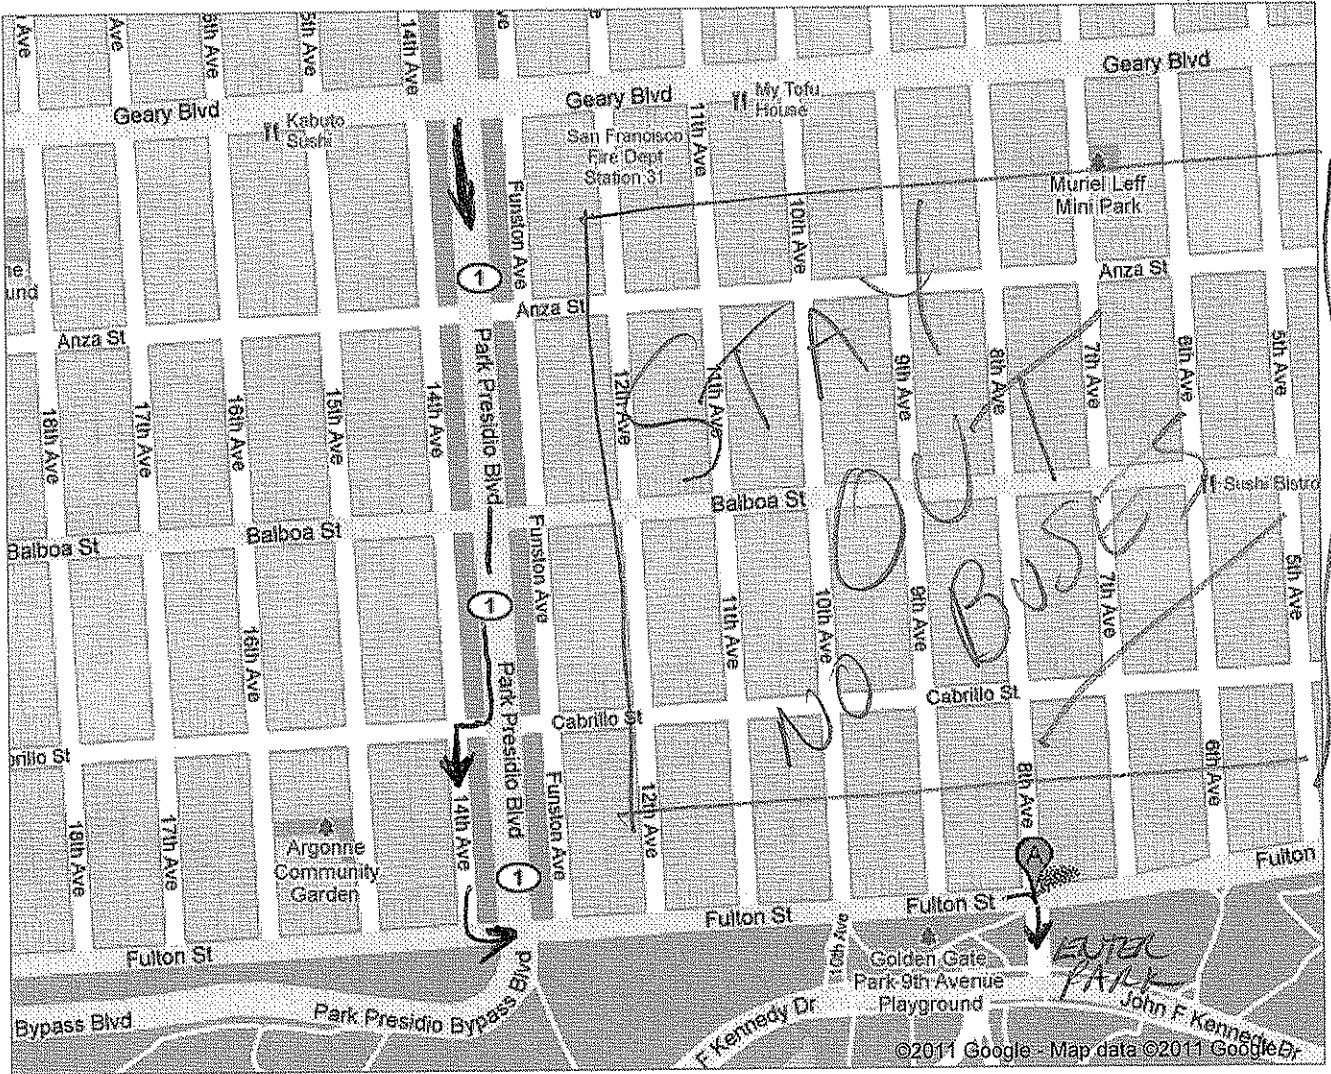

Google maps

To see all the details that are visible on the screen, use the "Print" link next to the map.

AVOID 8th AVE. !!

ROUTE: FROM GOLDEN GATE BRIDGE
TO GOLDEN GATE PARK -
8th AVE ENTRANCE

S/B PARK PRESIDIO;
RIGHT ON CABRILLO;
LEFT ON 14th AVE;
LEFT ON FULTON ST.; RIGHT ON 8th AVE
INTO PARK